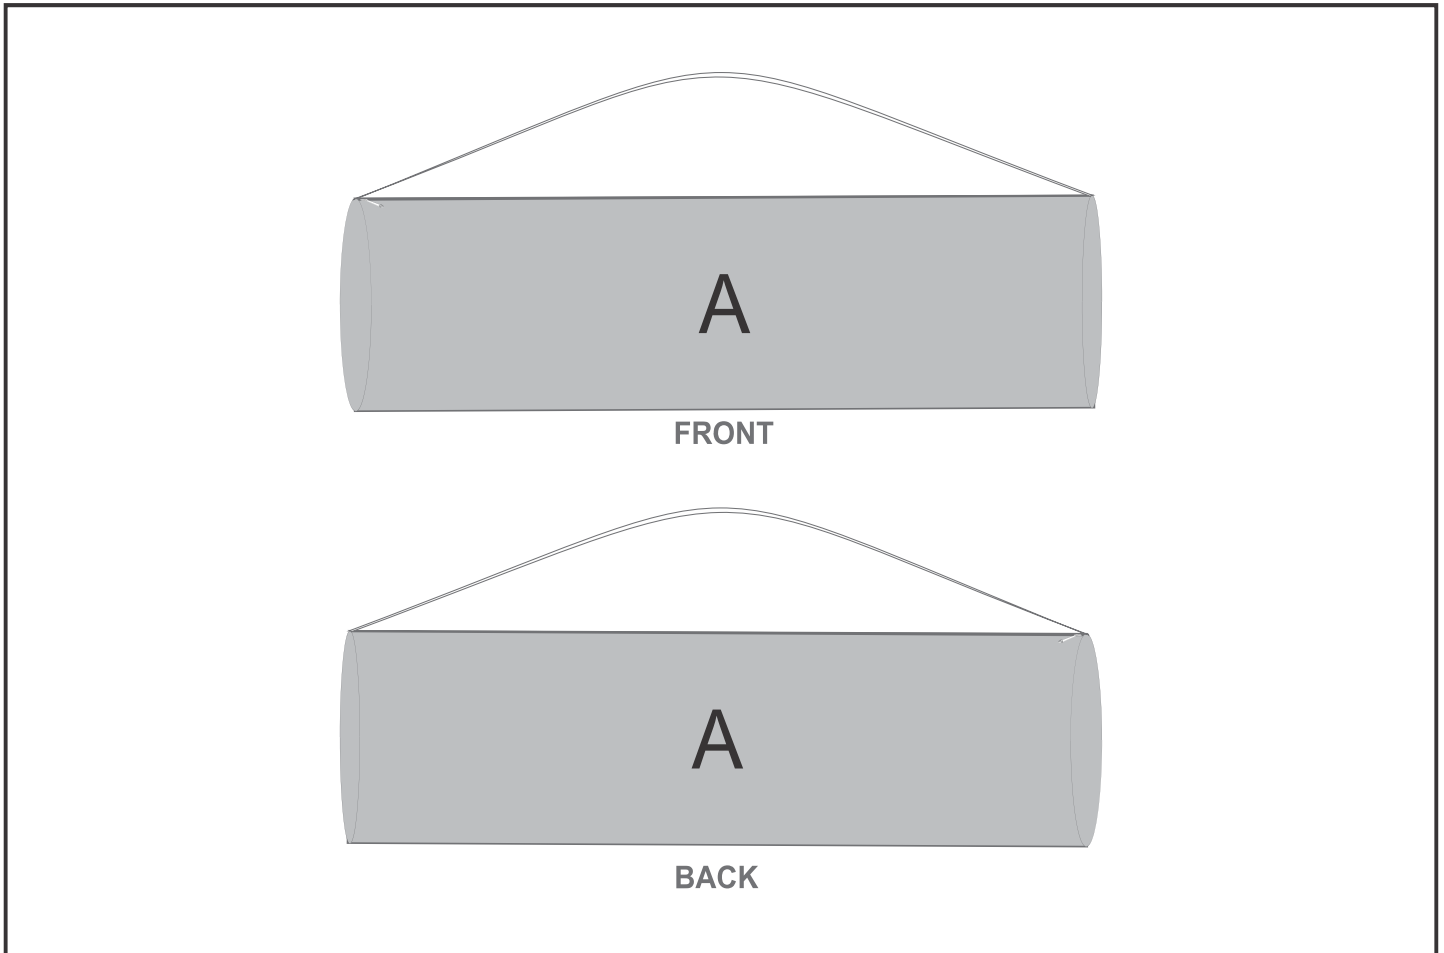

SA-HP-11-G

Hoppla Wilderness Polyester Yoga Bag

Need to know:

- Includes 1-Position Sublimation (setup fees apply)
- Please Note: We cannot guarantee 100% logo Alignment on all Brandable Panels.

Branding Options:

Position	Branding Method (Branding Code)	No. of Colours	Dimension
A	Custom Sublimation A (CPSUB-A)	Full Colour	1059mm wide x 440mm high